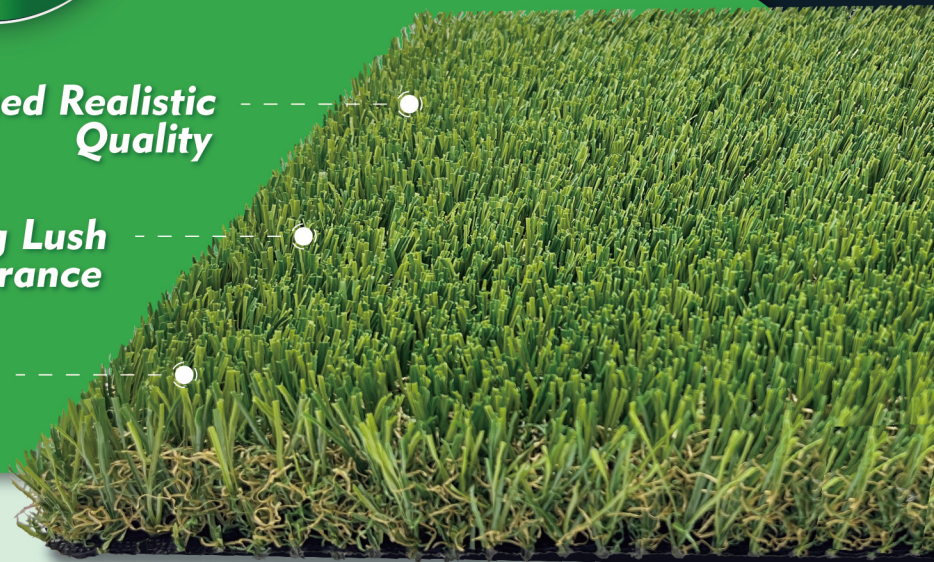

**TURF HOUSE**  
SYNTHETIC TURF SUPPLIER

**PRO**  
**TEXAS**  
*Captures the essence of nature* **RYE**

Texas Rye Pro offers unparalleled density and an ultra-realistic appearance, making it the ultimate upgrade for your garden. Experience the pinnacle of quality and beauty with our exceptional artificial grass.

## A Reinforced Spine For **EXCELLENT PERFORMANCE**

**Unmatched Realistic  
Quality**

**Long-lasting Lush  
Appearance**

**Ultra-soft & Dense  
Yarn**

- **Bright, natural shade of green**  
The special green color leaves a fresh visual impact that give off the look of a well-groomed lawn.
- **Built to last but ultra-soft**  
The C-shape yarn feels plush underfoot feeling with the low-maintenance benefits of a resistant turf.
- **Luxurious design with versatile appeal**